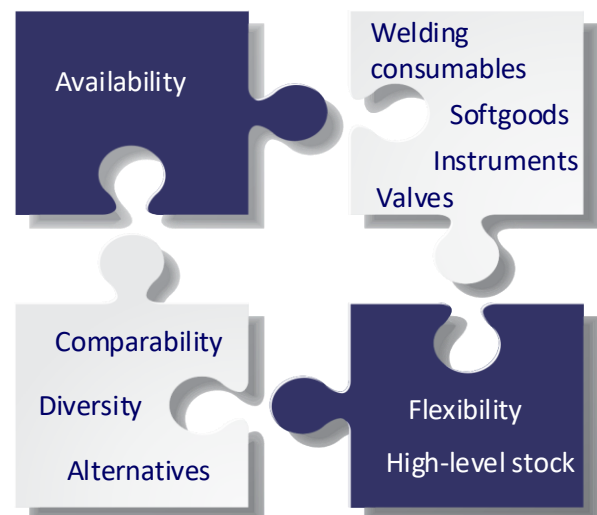

SPARE PARTS

We all know that we face leakage or failure problems on the most impracticable point and time.

Due to this fact we provide a 24/7 service to support our customers directly when support is needed.

Common and uncommon demands can be provided on short term basis as we are in constant contact to different makers.

Due to our high-level stock and our worldwide network we are in the position to provide our customers genuine spare parts or fitting alternatives to solve any demand.

Regular spare parts supply, replacements or emergency supports - we know the needs and will guarantee our very best to solve any upcoming spare part-problem.

...we serve for your safety!